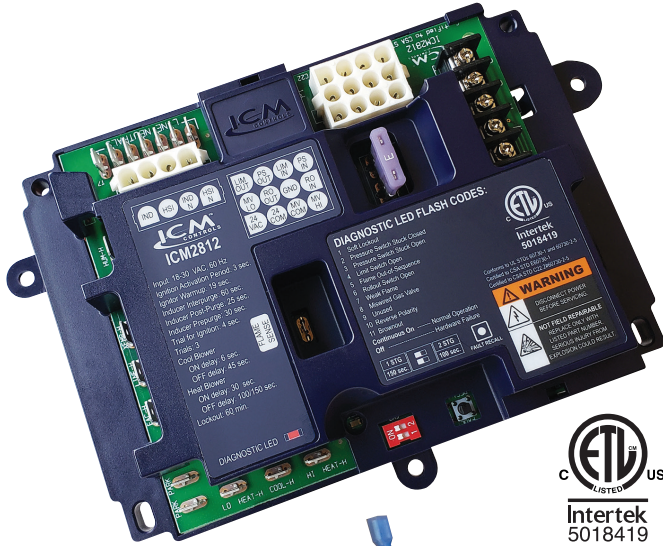

Scan to see a full specifications, installation and agency certification information.

APPLICATIONS:

APPLIANCE | ELECTRICAL | HVAC/R | MARINE | POOL & SPA | RV

OVERVIEW

The **ICM2812** is a universal board only replacement for the White-Rodgers 50M56U-843 and more than 150 competitive part numbers. Download the ICM Controls app for full cross reference information.

The **ICM2812-KIT** includes cable harnesses.

REPLACES

The **ICM2812-KIT** includes cable harnesses that make it a replacement for more than 150 competitive part numbers

See pages 2-3 for complete cross references

FEATURES

- ✓ Furnace control module
- ✓ Hot Surface Ignition (HSI) control board
- ✓ Microprocessor-based
- ✓ Monitors timing, Trial for ignition, system switches, flame sensing and lockout and 100% lockout safety feature
- ✓ Compatible with LP or natural gas
- ✓ LED indication for status and fault codes to aid in troubleshooting

BUILT TO THE HIGHEST STANDARDS

- ETL Listed – Intertek 5018419
- Certified to CSA STD E60730-1 and CSA STD C22.2#60730-2-5
- Conforms to UL STDs 60730-1 and 60730-2-5
- Manufactured in a state of the art vertically integrated ISO9001:2015 facility
- Redundant gas valve design conforms to ANSI Z21.20